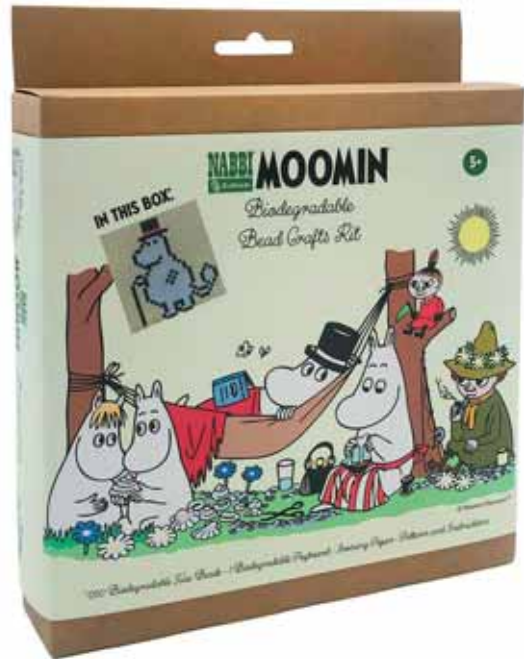

NABBI® BioBeads – biologisch abbaubar

10 902 10 NABBI® BioBeads, Moomintroll Kit, 180 x 210 x 40 mm, ~1.200 Stk. / 1 Legeplatte ☒ VE: 1 Box

NABBI® BioBeads – biologisch abbaubar

10 902 11 NABBI® BioBeads, Moominpappa Kit, 180 x 210 x 40 mm, ~1.200 Stk. / 1 Legeplatte ☒ VE: 1 Box

NABBI® BioBeads – biologisch abbaubar

10 902 12 NABBI® BioBeads, Moominmamma Kit, 180 x 210 x 40 mm, ~1.200 Stk. / 1 Legeplatte ☒ VE: 1 Box

NABBI® BioBeads – biologisch abbaubar

10 902 13 NABBI® BioBeads, Moomin Snorkmaiden Kit, 180 x 210 x 40 mm, ~1.200 Stk. / 1 Legeplatte ☒ VE: 1 Box