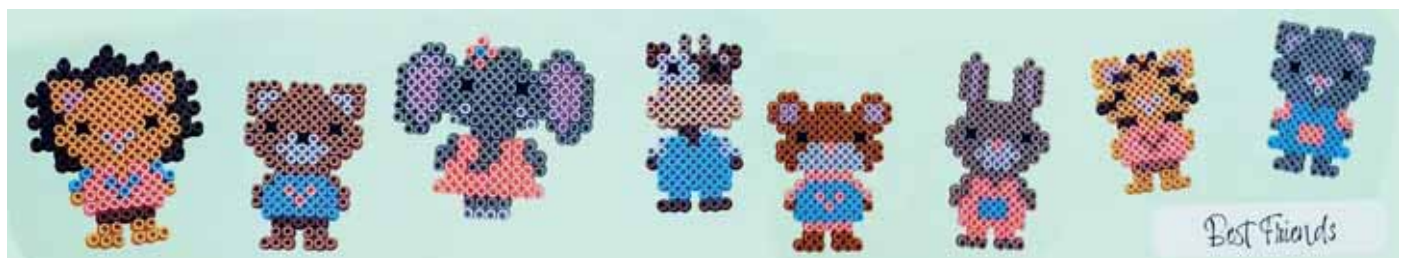

NABBI® BioBeads – biologisch abbaubar

10 902 85 NABBI® BioBeads, Farm Life Kit, 180 x 210 x 40 mm, ~1.500 Stk. / 1 Legeplatte

☑ VE: 1 Box